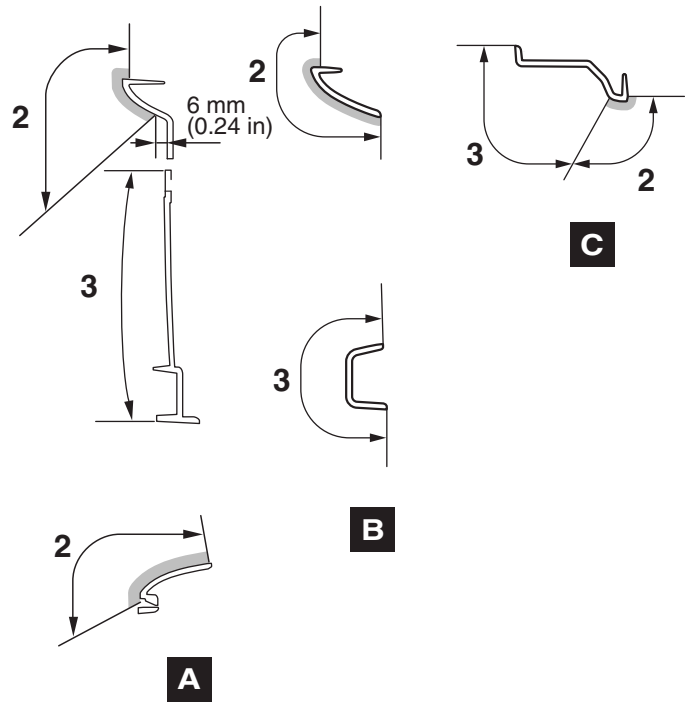

BODY COLORING

RADIATOR GRILLE

M4060007000967

	GSR	MR
1	Dark warm gray (AC10895)	Gray (CMH18036)
2	Dark warm gray (AC10895)	Chrome plating
3	Material color	Chrome plating

AB700597AB